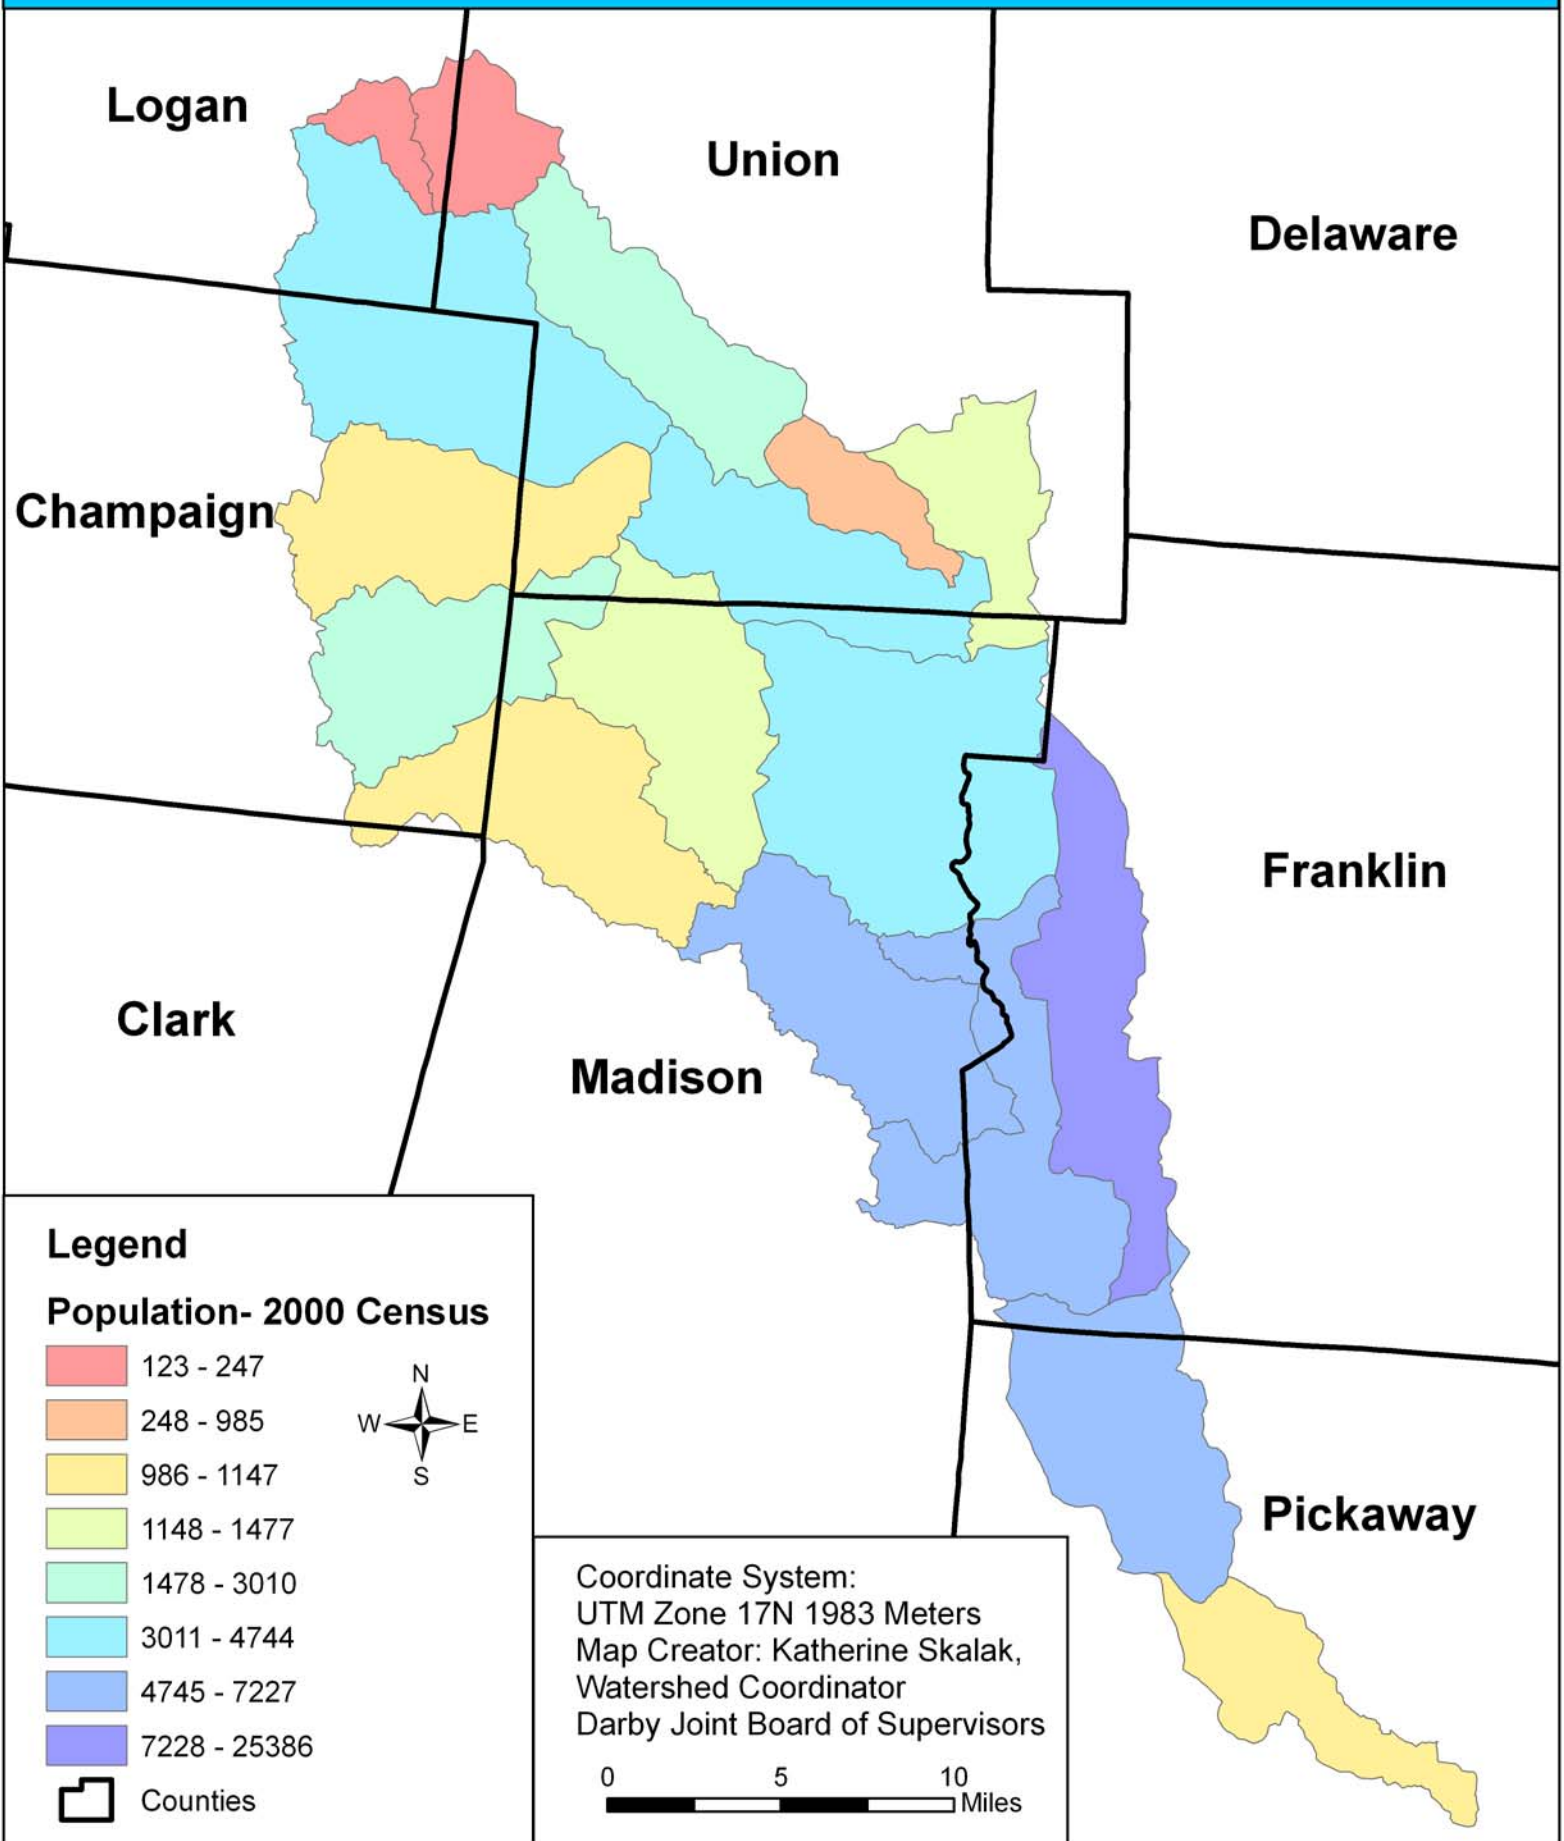

Darby Watershed Summary Map

Population- 2000 Census

Darby Watershed Summary Map

-Population Density(#people/sq. mile)- 2000 Census

Darby Watershed Summary Map

- Number of Households- 2000 Census

Darby Watershed Summary Map

-Household Density(#HH/sq. mile)- 2000 Census

Darby Watershed Summary Map

- Average Household size- 2000 Census