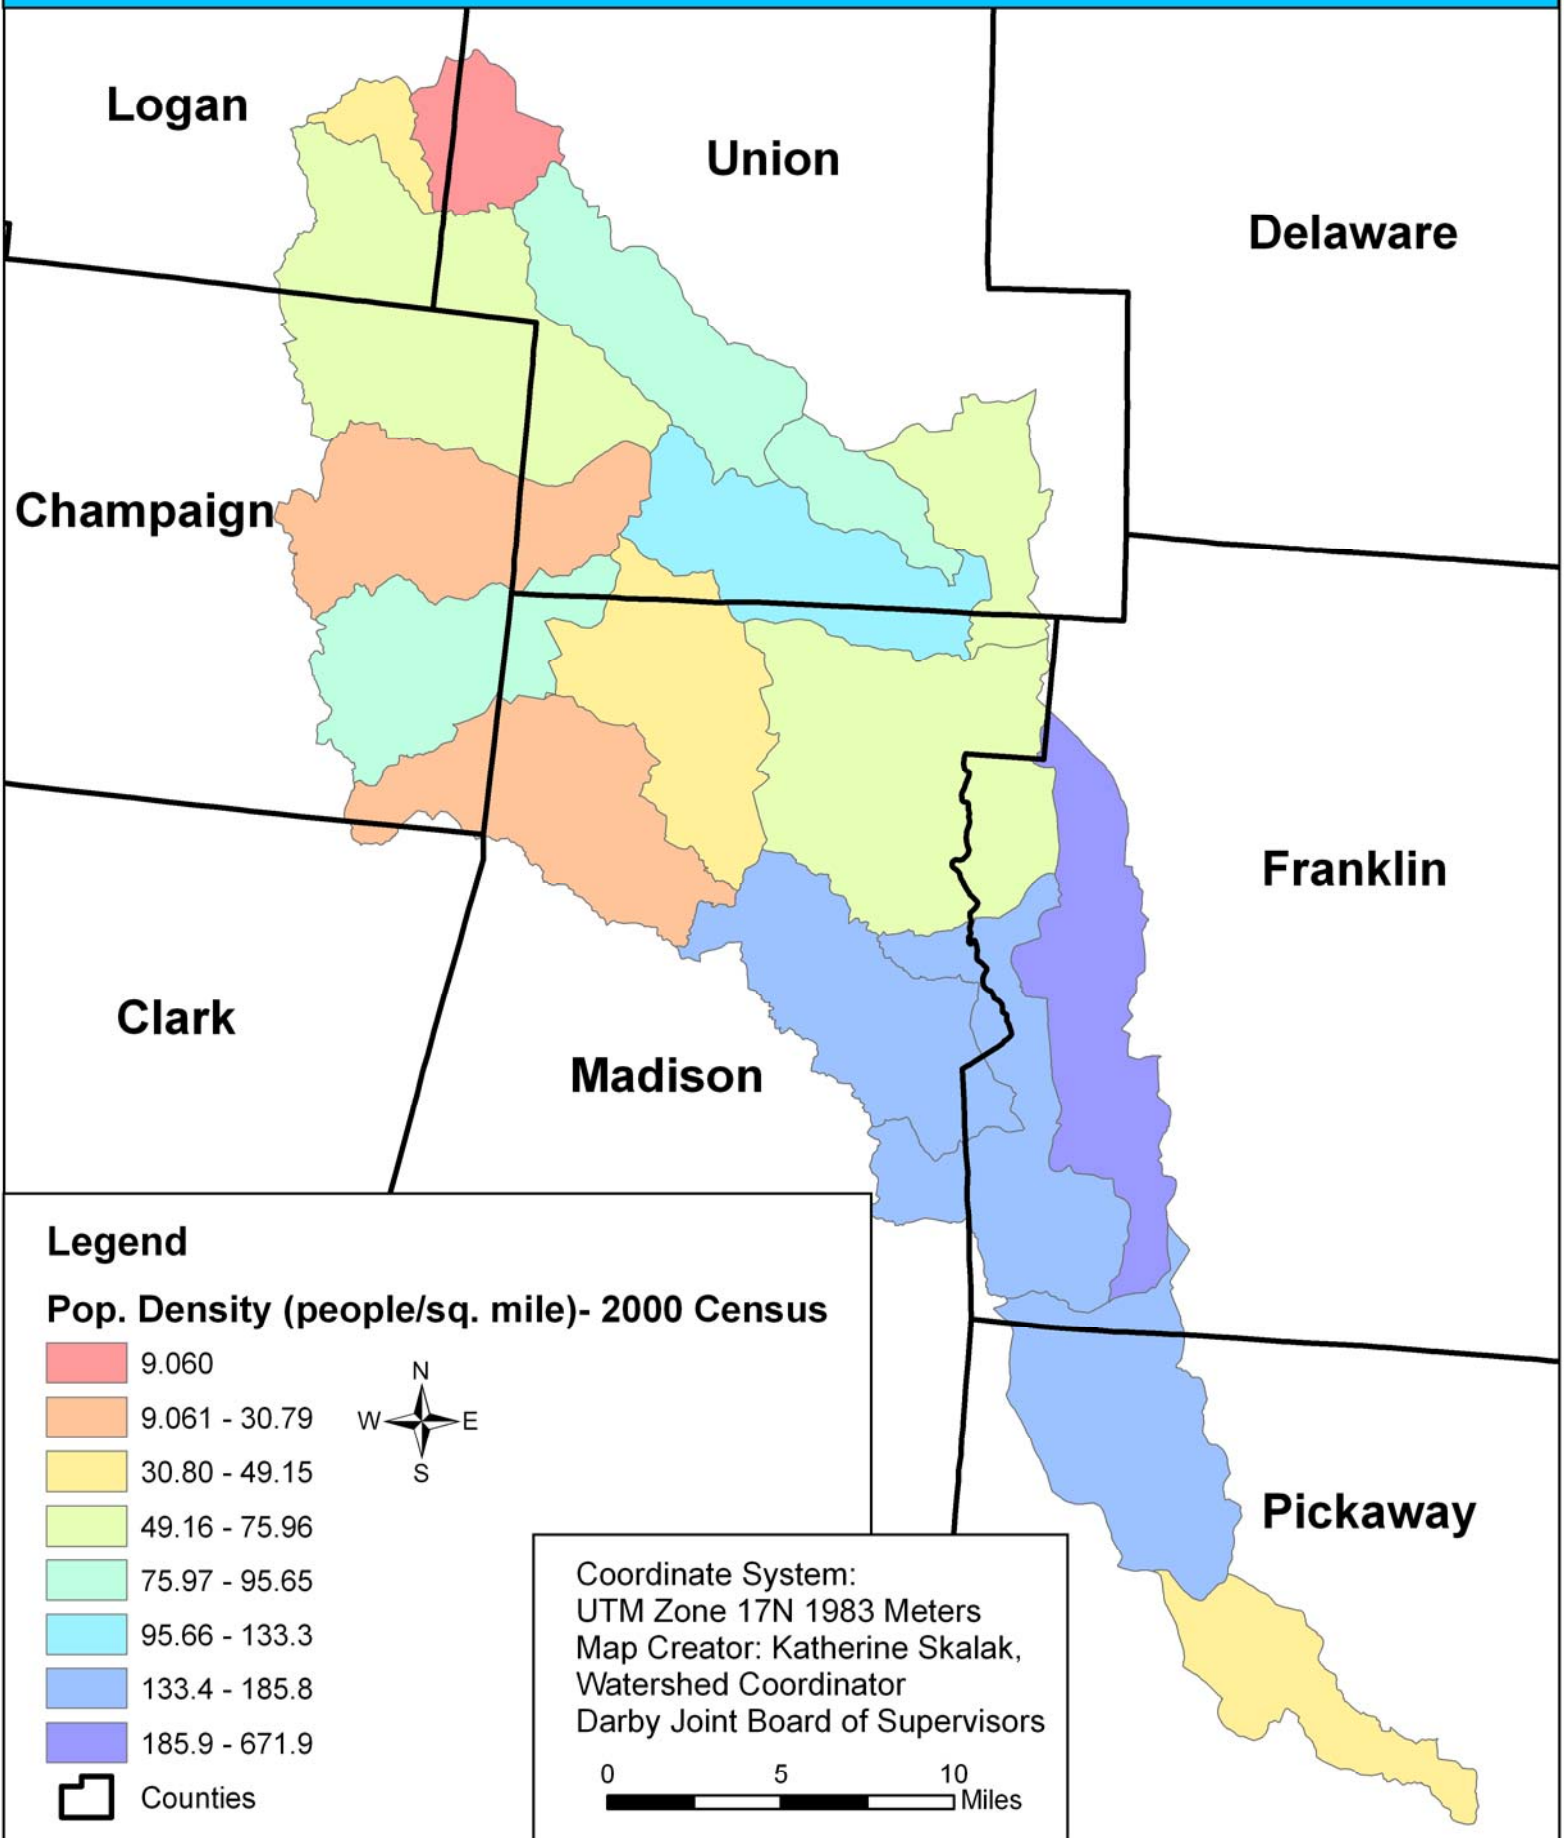

Darby Watershed Summary Map

Population- 2000 Census

Darby Watershed Summary Map

-Population Density(#people/sq. mile)- 2000 Census

Darby Watershed Summary Map

- Number of Households- 2000 Census

Darby Watershed Summary Map

-Household Density(#HH/sq. mile)- 2000 Census

Darby Watershed Summary Map

- Average Household size- 2000 Census