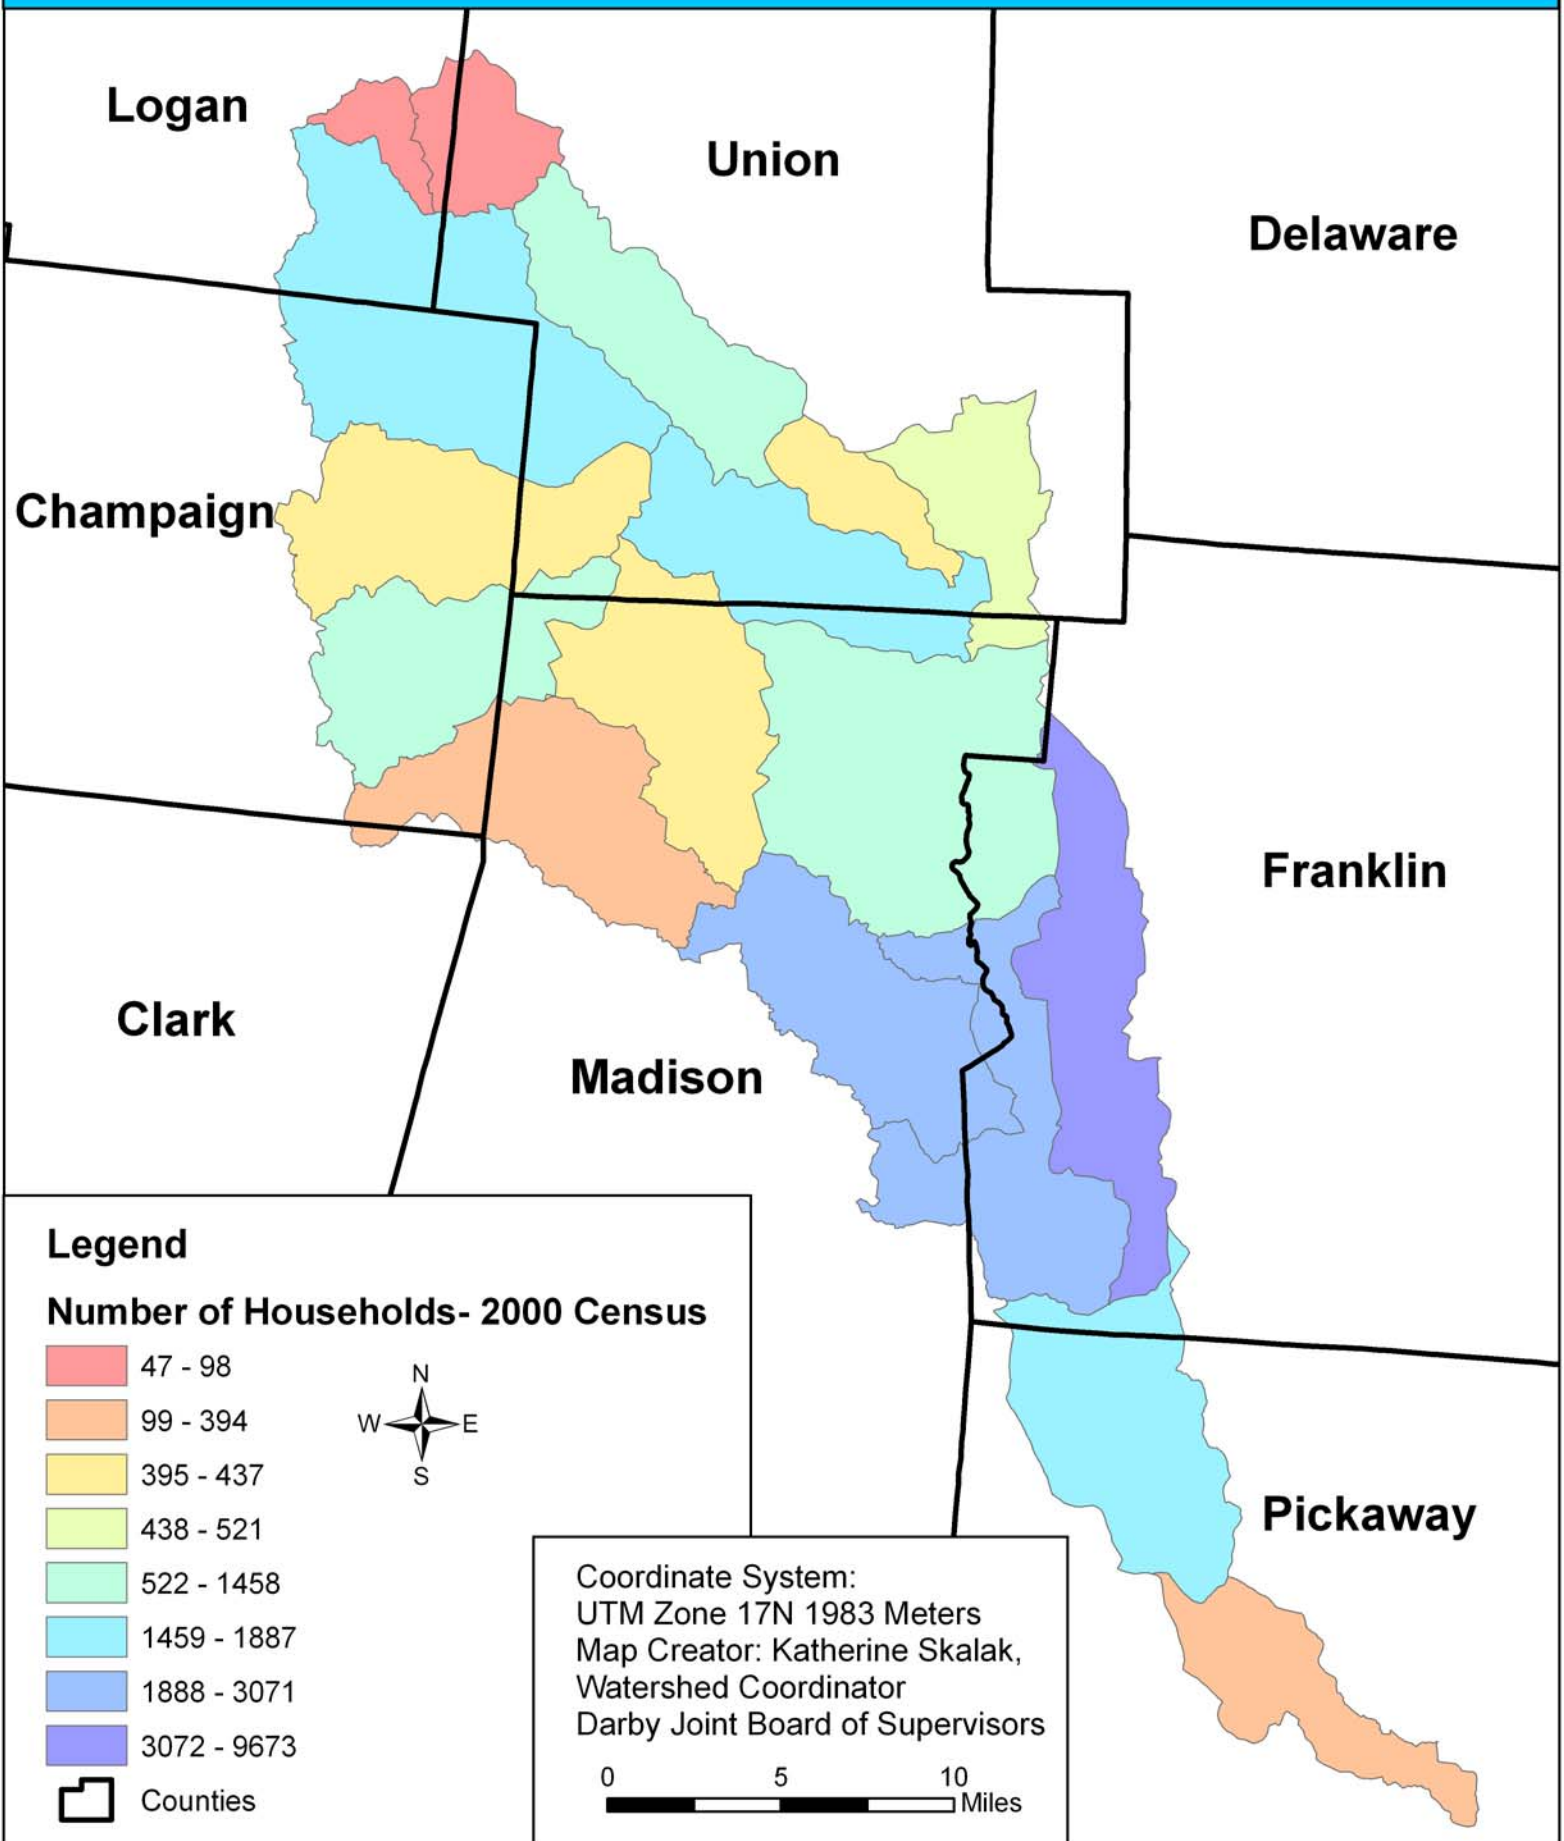

Darby Watershed Summary Map

Population- 2000 Census

Darby Watershed Summary Map

-Population Density(#people/sq. mile)- 2000 Census

Darby Watershed Summary Map

- Number of Households- 2000 Census

Darby Watershed Summary Map

-Household Density(#HH/sq. mile)- 2000 Census

Darby Watershed Summary Map

- Average Household size- 2000 Census