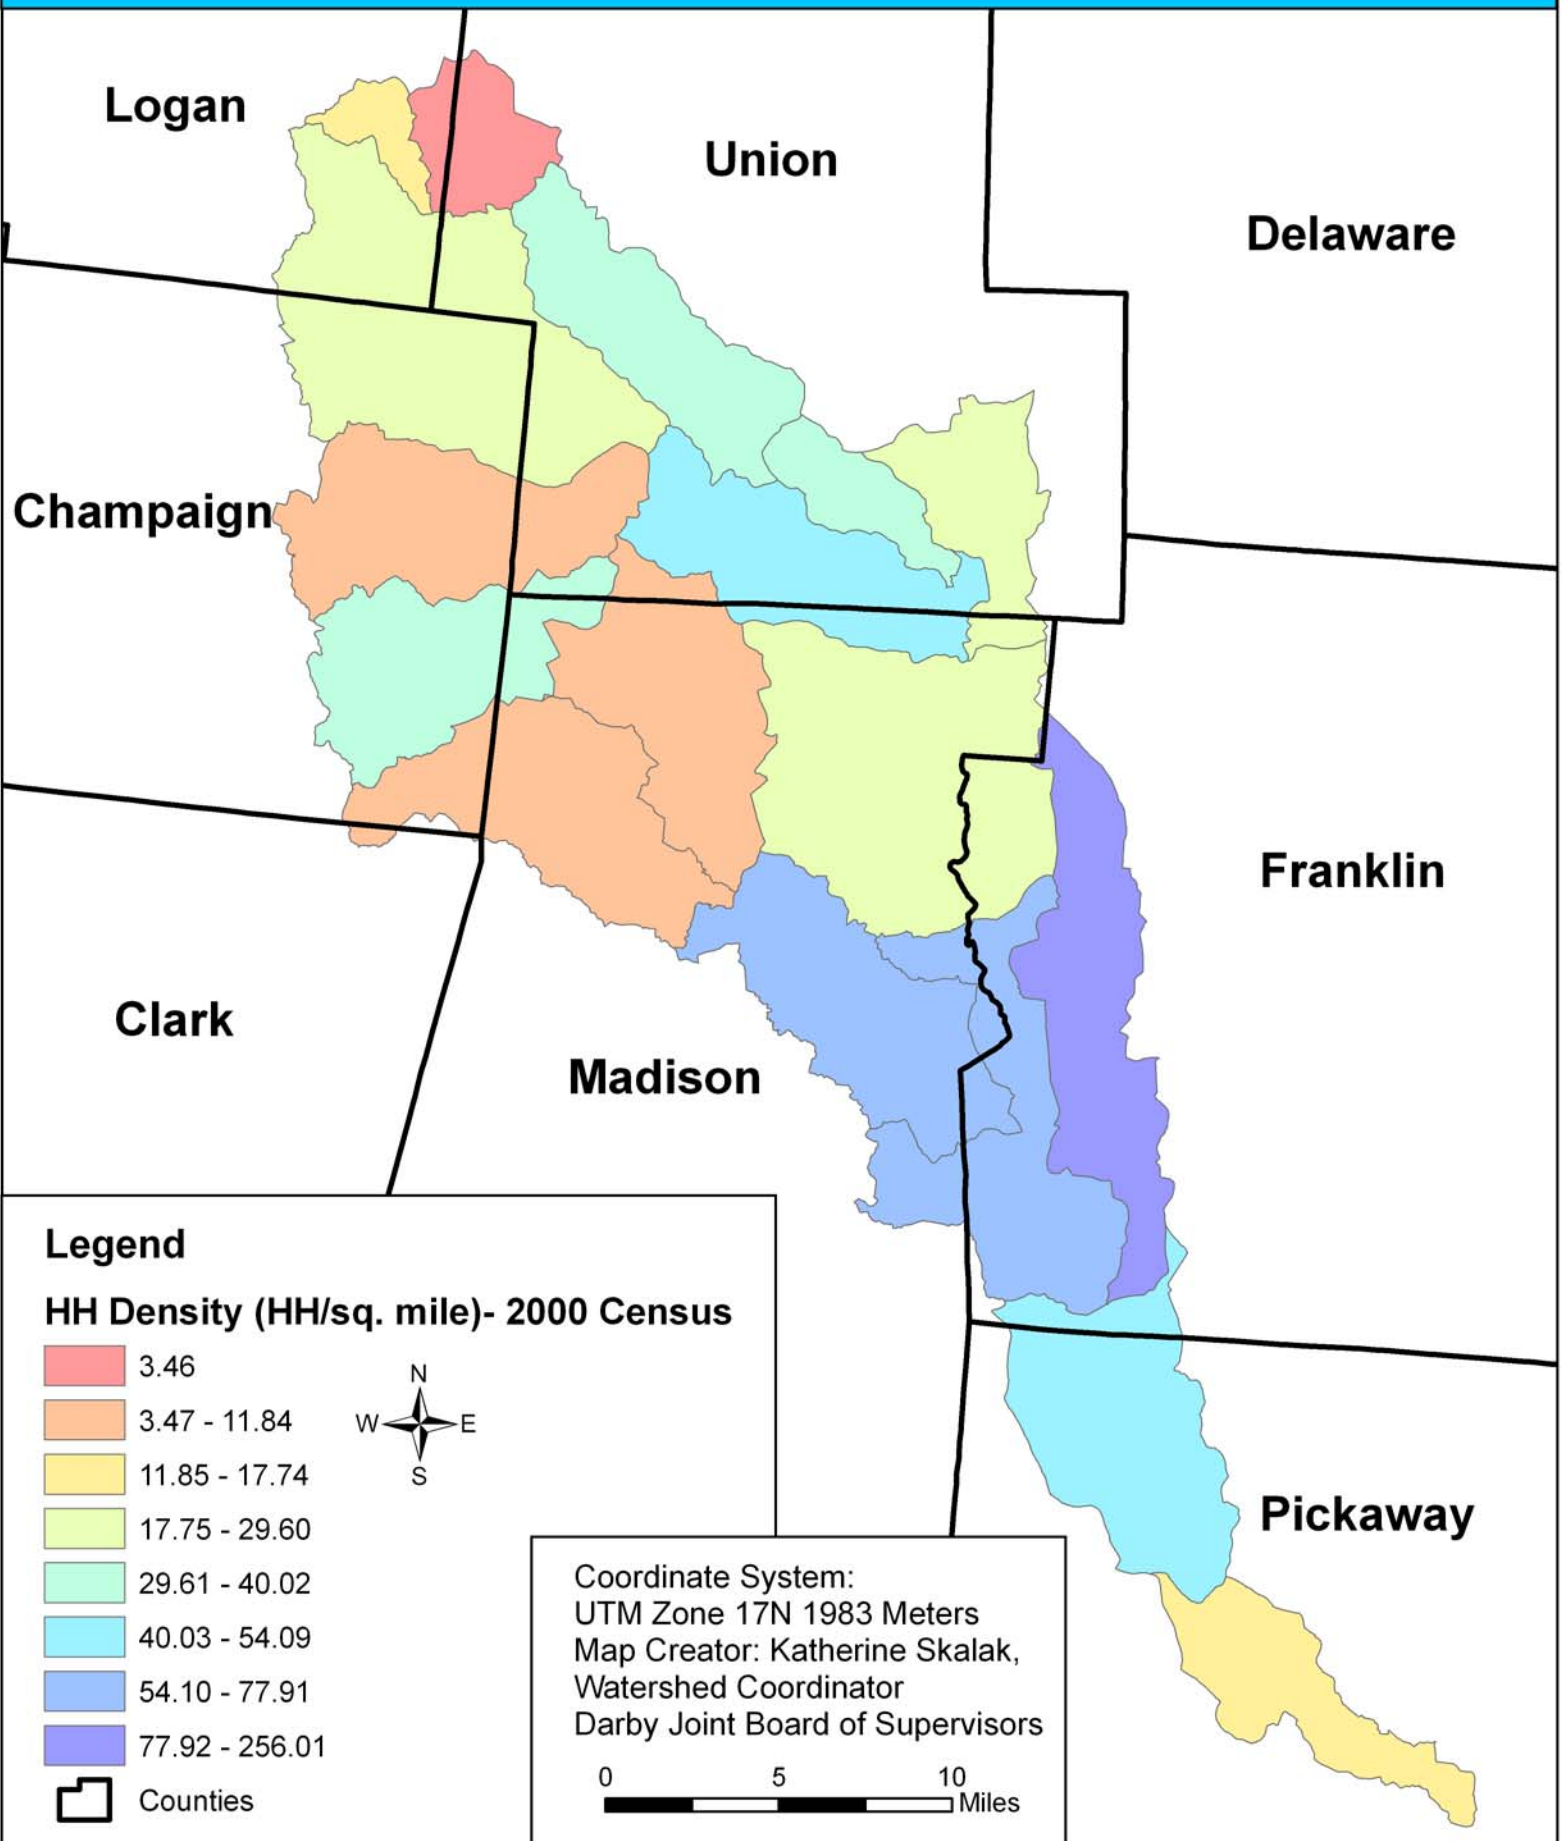

Darby Watershed Summary Map

Population- 2000 Census

Darby Watershed Summary Map

-Population Density(#people/sq. mile)- 2000 Census

Darby Watershed Summary Map

- Number of Households- 2000 Census

Darby Watershed Summary Map

-Household Density(#HH/sq. mile)- 2000 Census

Darby Watershed Summary Map

- Average Household size- 2000 Census