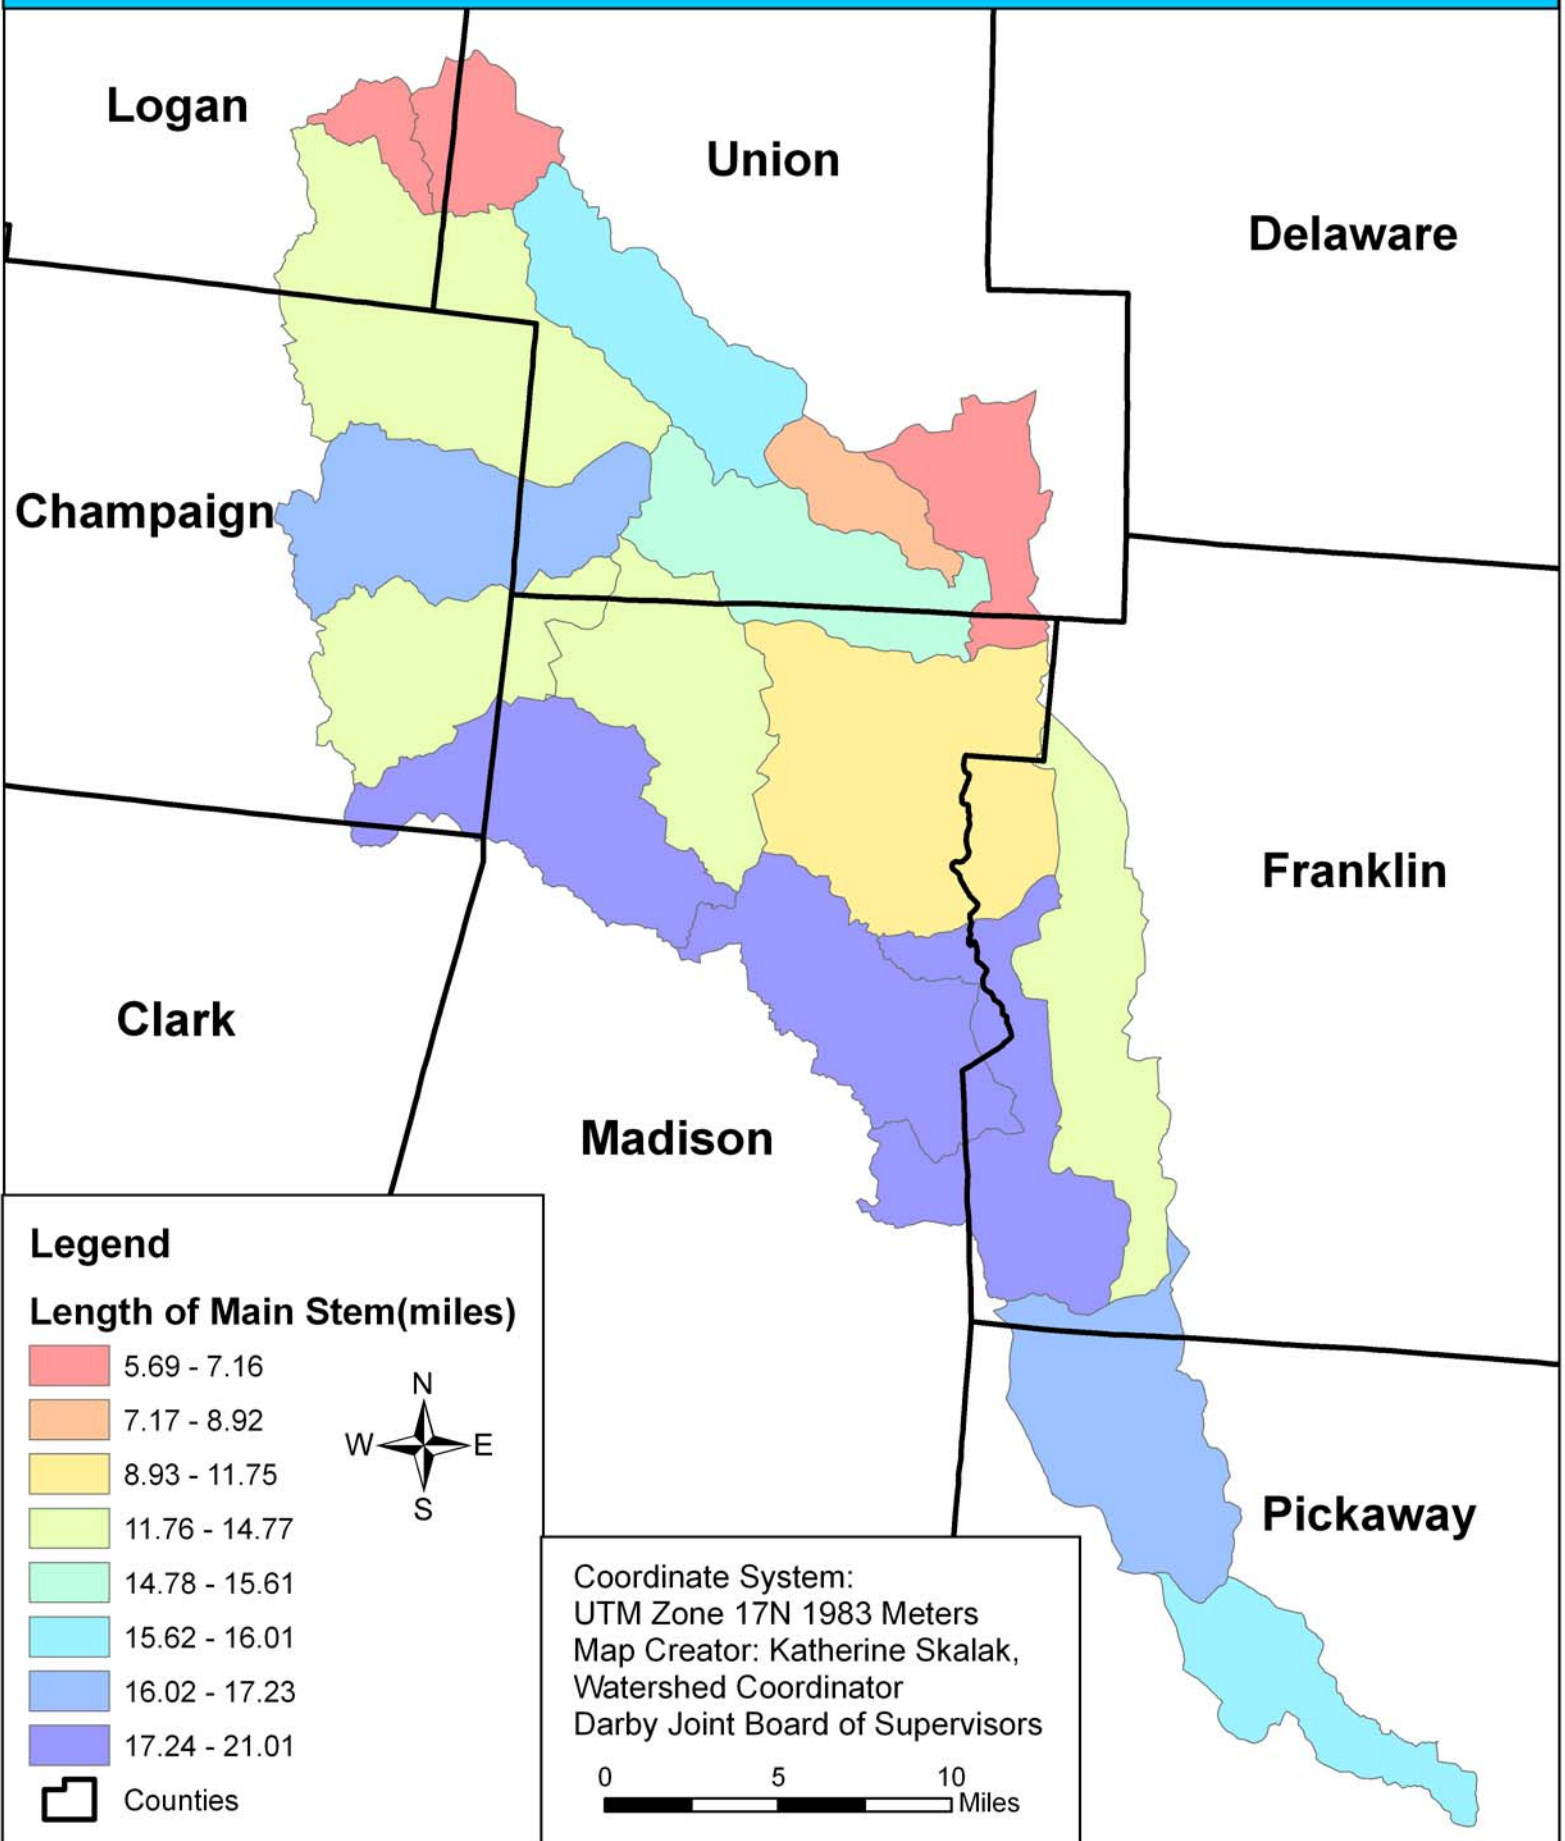

Darby Watershed Summary Map

- Length of Mainstem(miles)

Darby Watershed Summary Map

- Total Tributary Length(All Tributaries)

Darby Watershed Summary Map

- Number of Tributaries

Darby Watershed Summary Map

- Longest Tributary

Darby Watershed Summary Map

- 2nd Longest Tributary

Darby Watershed Summary Map

- 3rd Longest Tributary