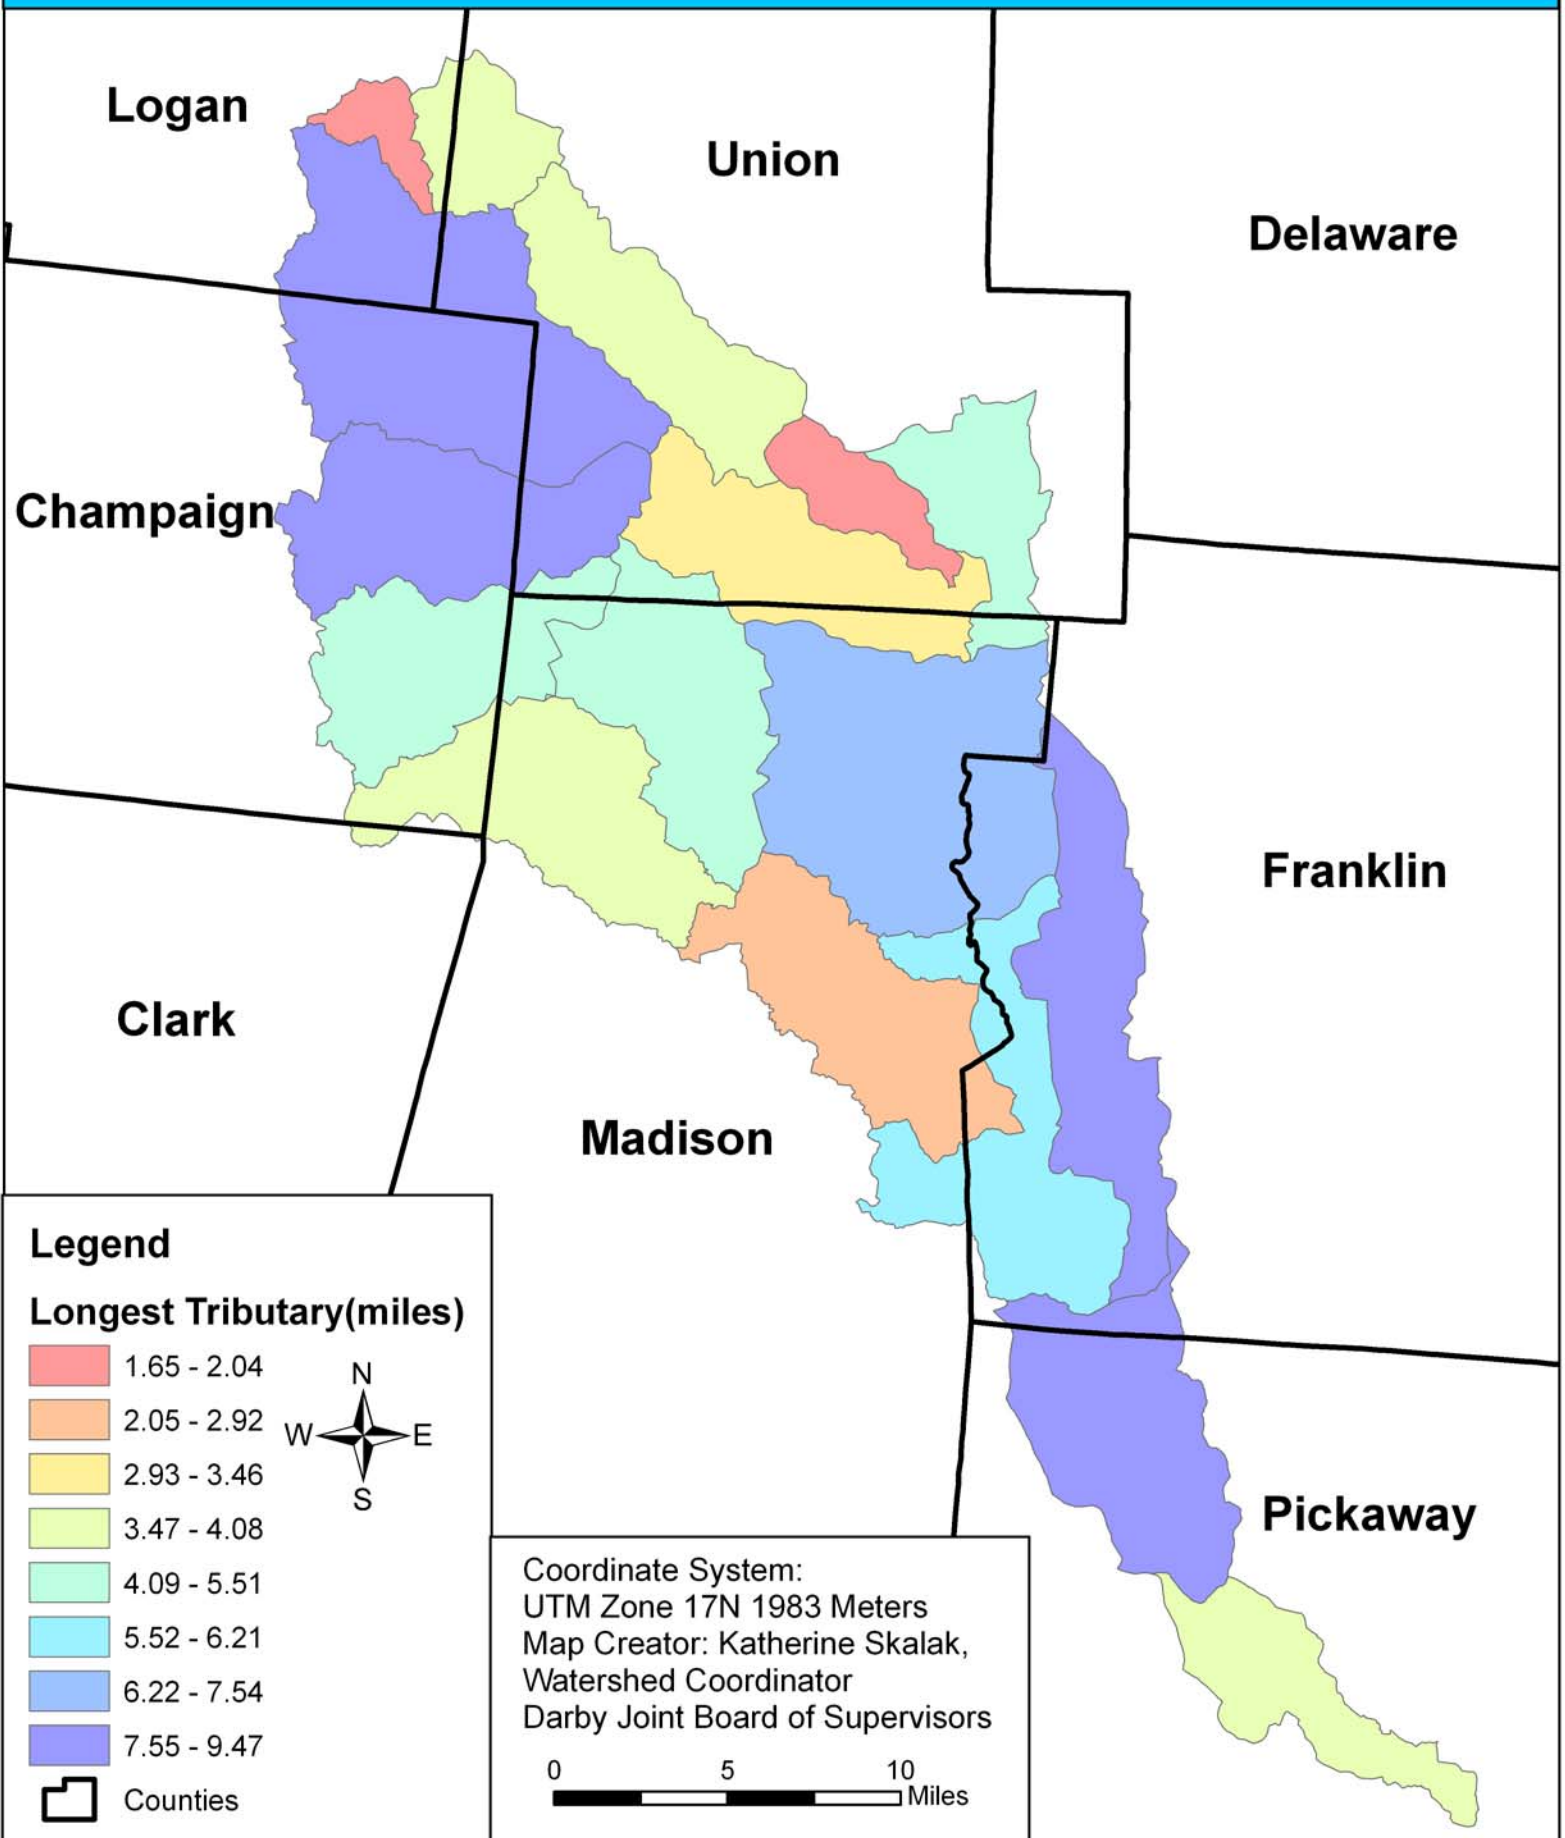

Darby Watershed Summary Map

- Length of Mainstem(miles)

Darby Watershed Summary Map

- Total Tributary Length(All Tributaries)

Darby Watershed Summary Map

- Number of Tributaries

Darby Watershed Summary Map

- Longest Tributary

Darby Watershed Summary Map

- 2nd Longest Tributary

Darby Watershed Summary Map

- 3rd Longest Tributary