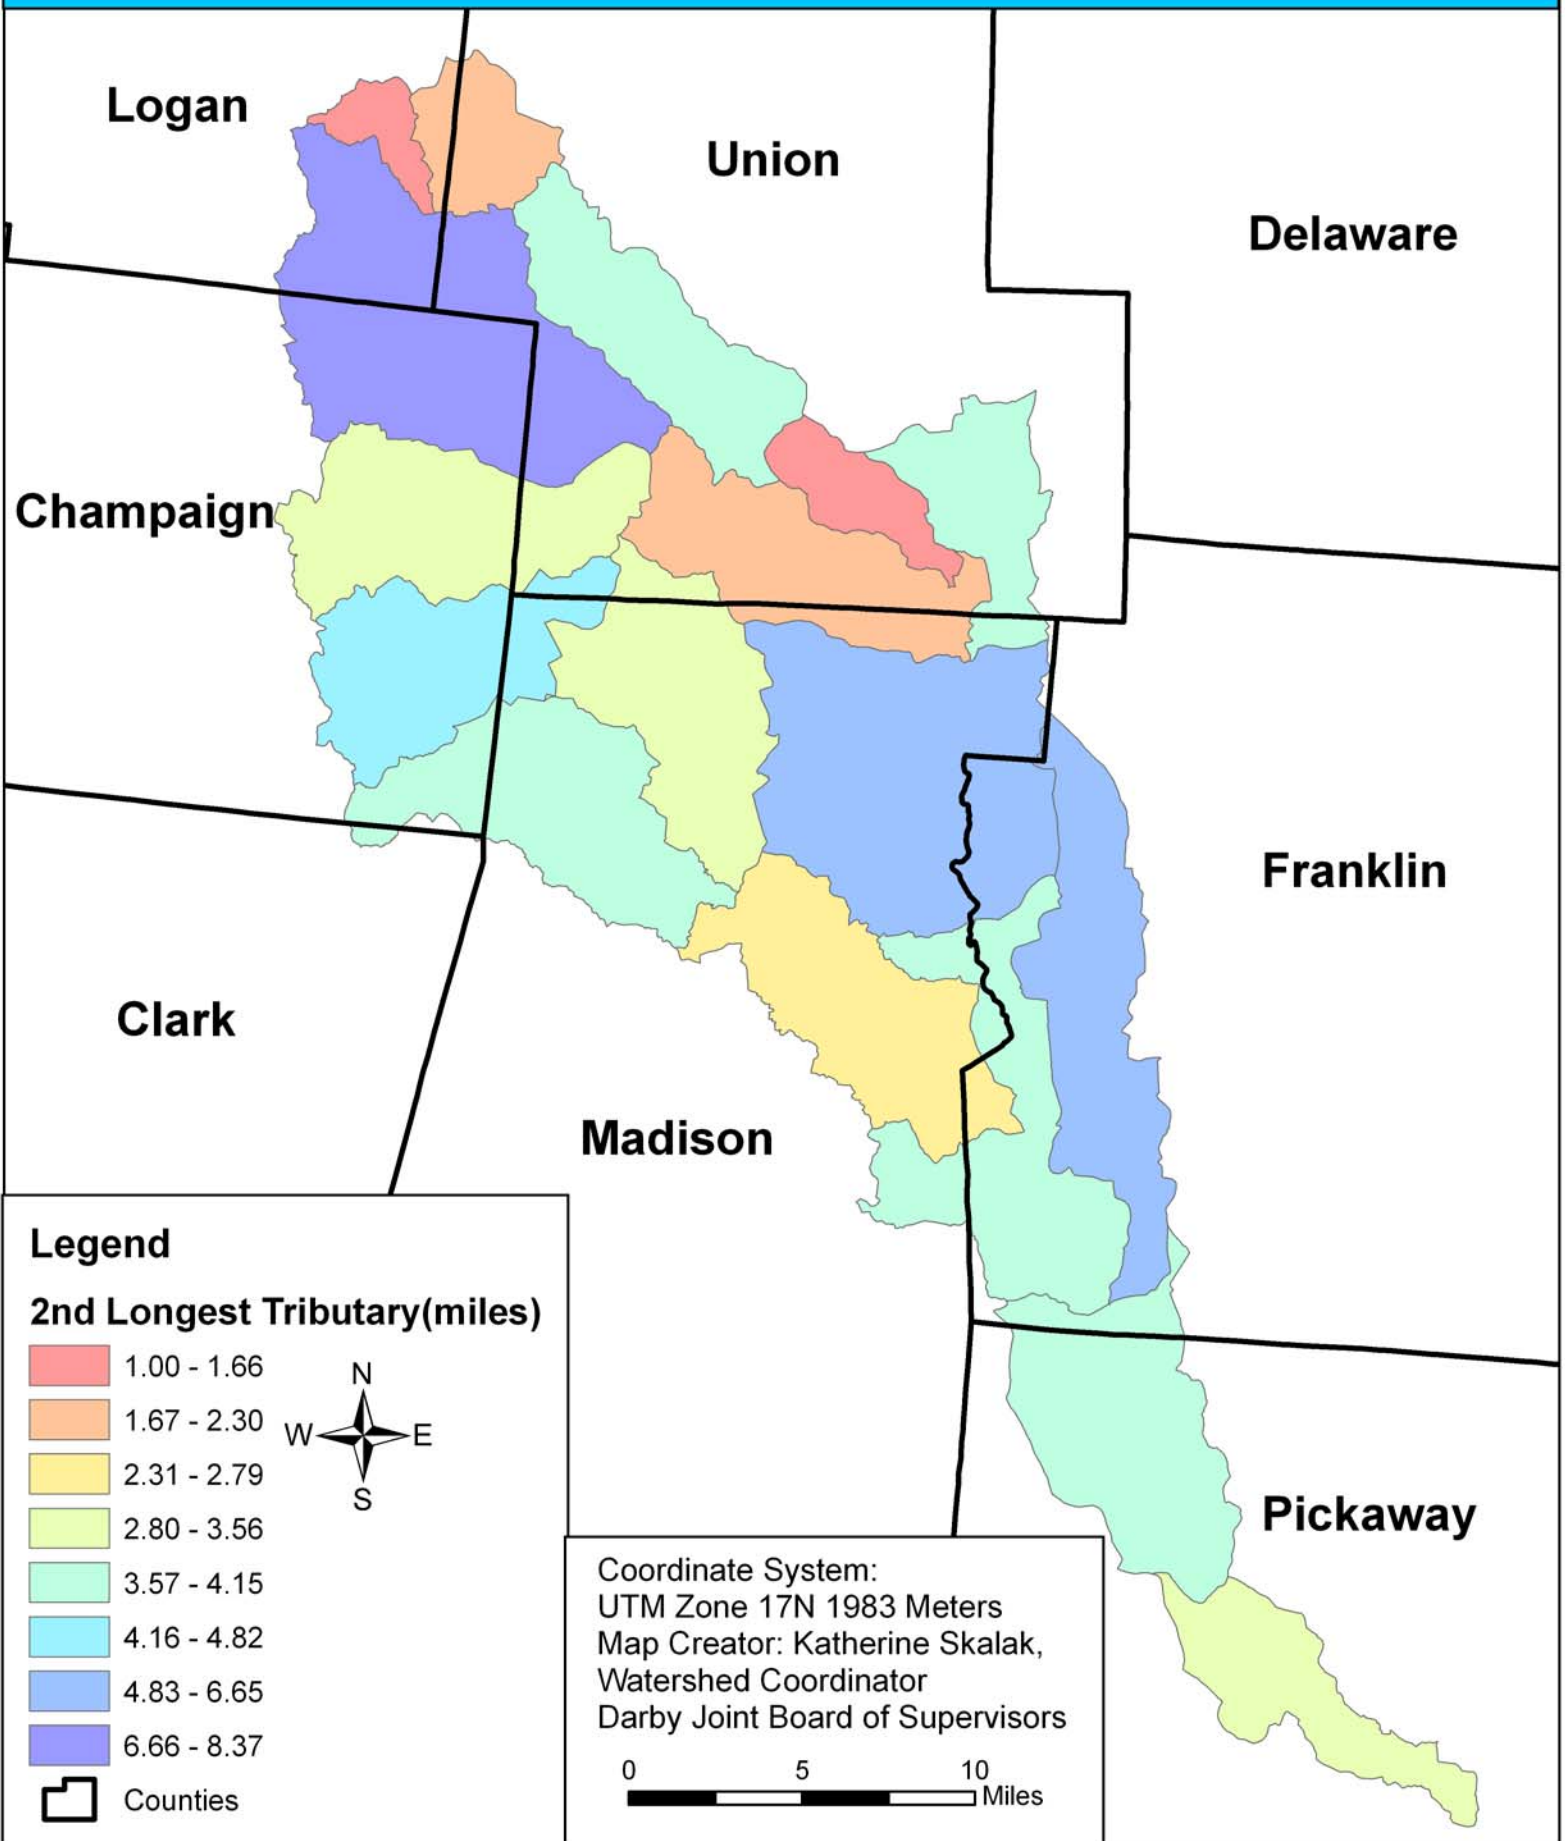

Darby Watershed Summary Map

- Length of Mainstem(miles)

Darby Watershed Summary Map

- Total Tributary Length(All Tributaries)

Darby Watershed Summary Map

- Number of Tributaries

Darby Watershed Summary Map

- Longest Tributary

Darby Watershed Summary Map

- 2nd Longest Tributary

Darby Watershed Summary Map

- 3rd Longest Tributary