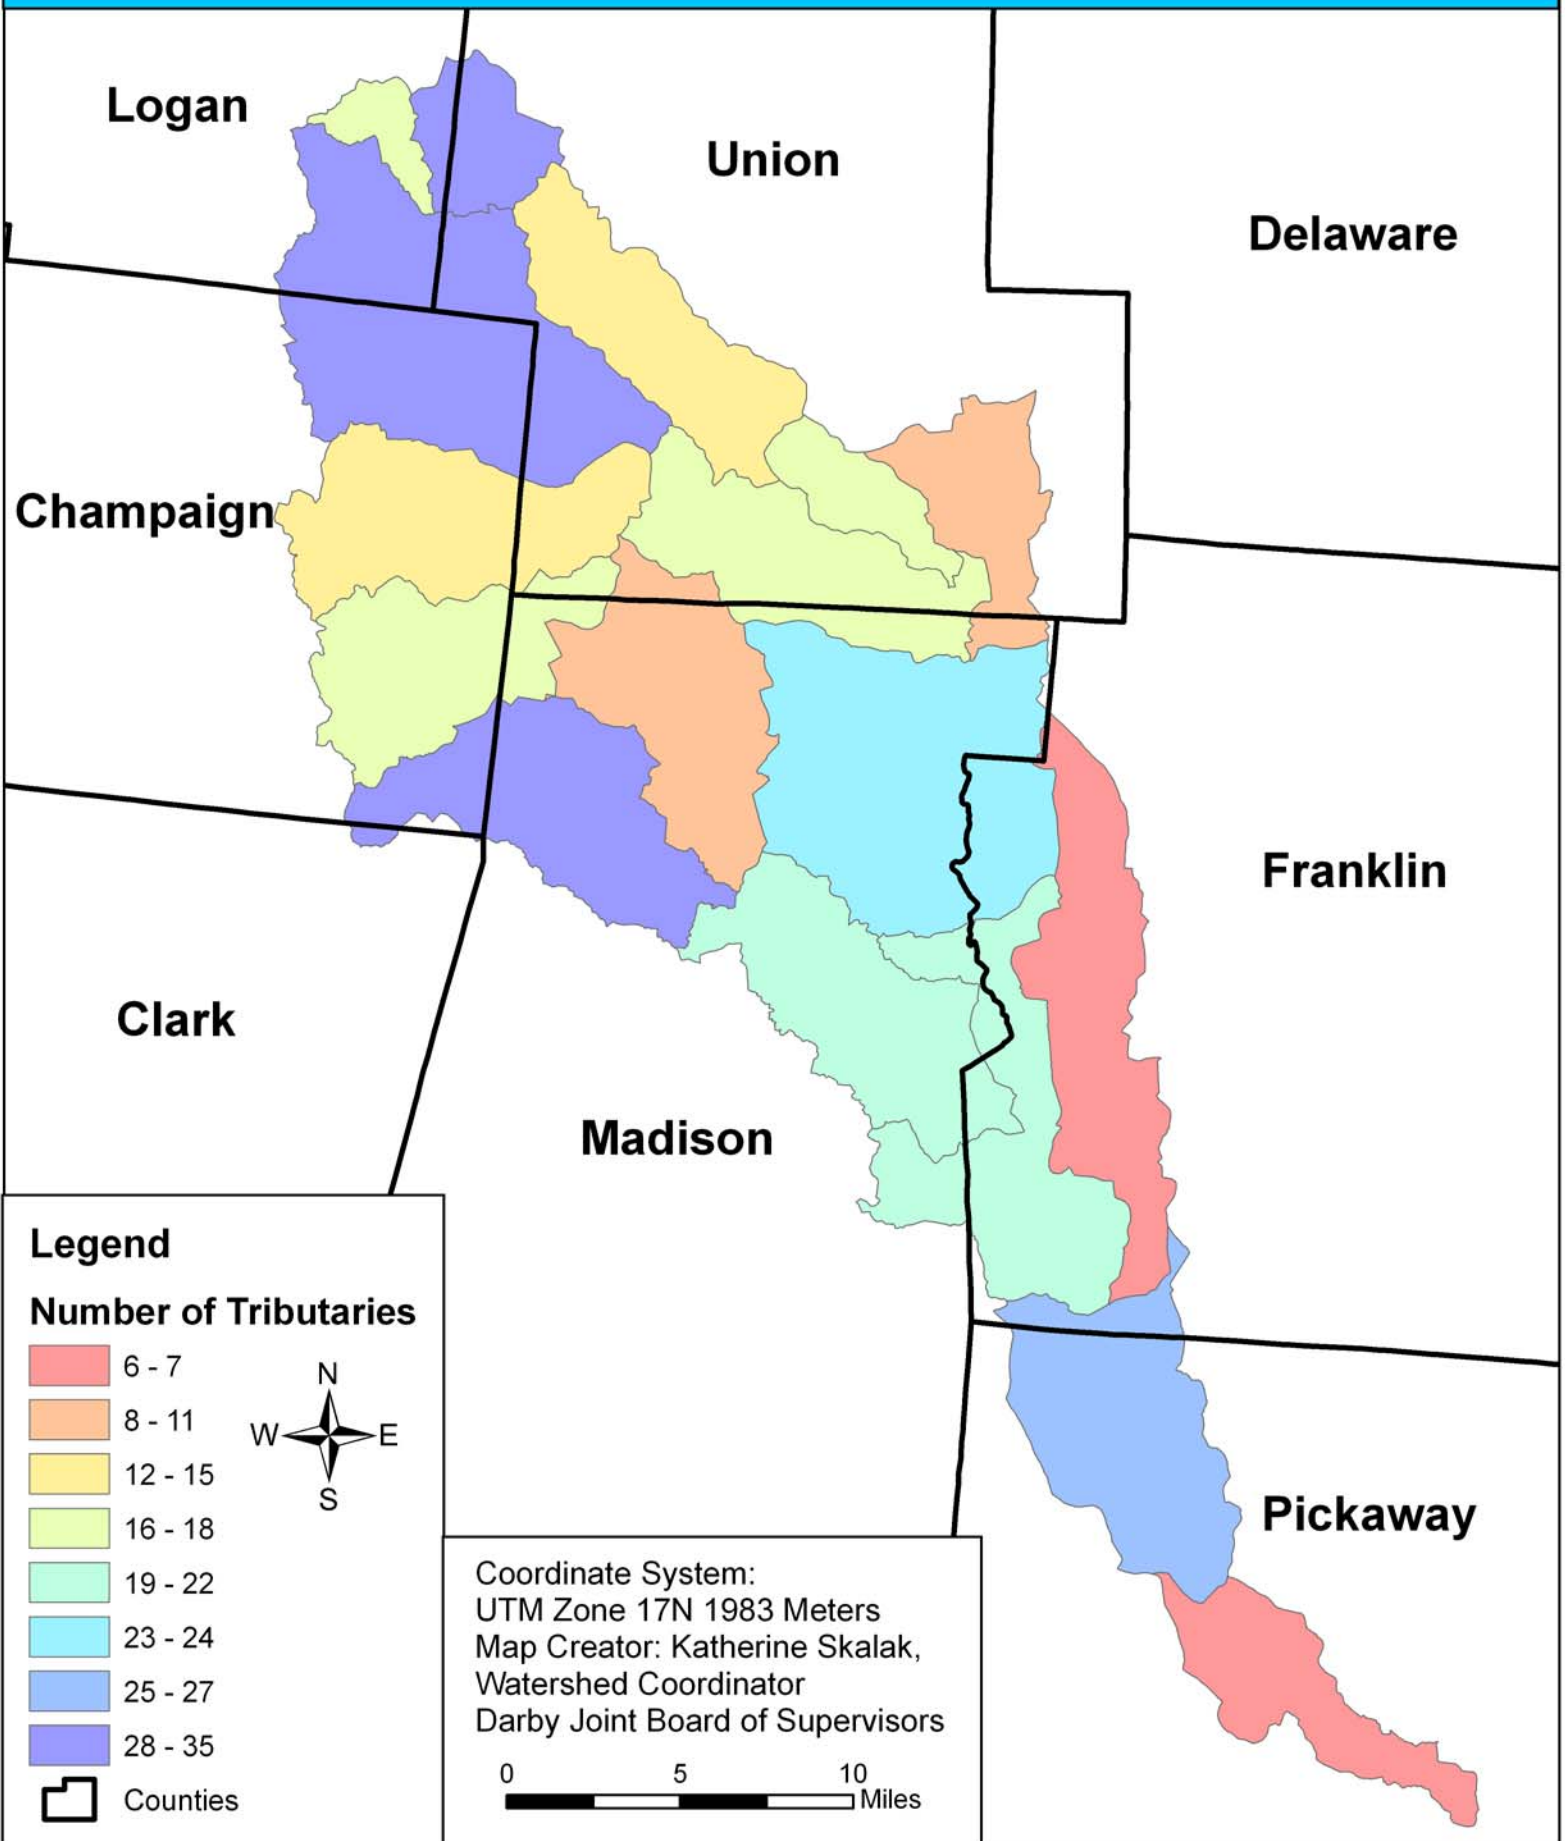

Darby Watershed Summary Map

- Length of Mainstem(miles)

Darby Watershed Summary Map

- Total Tributary Length(All Tributaries)

Darby Watershed Summary Map

- Number of Tributaries

Darby Watershed Summary Map

- Longest Tributary

Darby Watershed Summary Map

- 2nd Longest Tributary

Darby Watershed Summary Map

- 3rd Longest Tributary