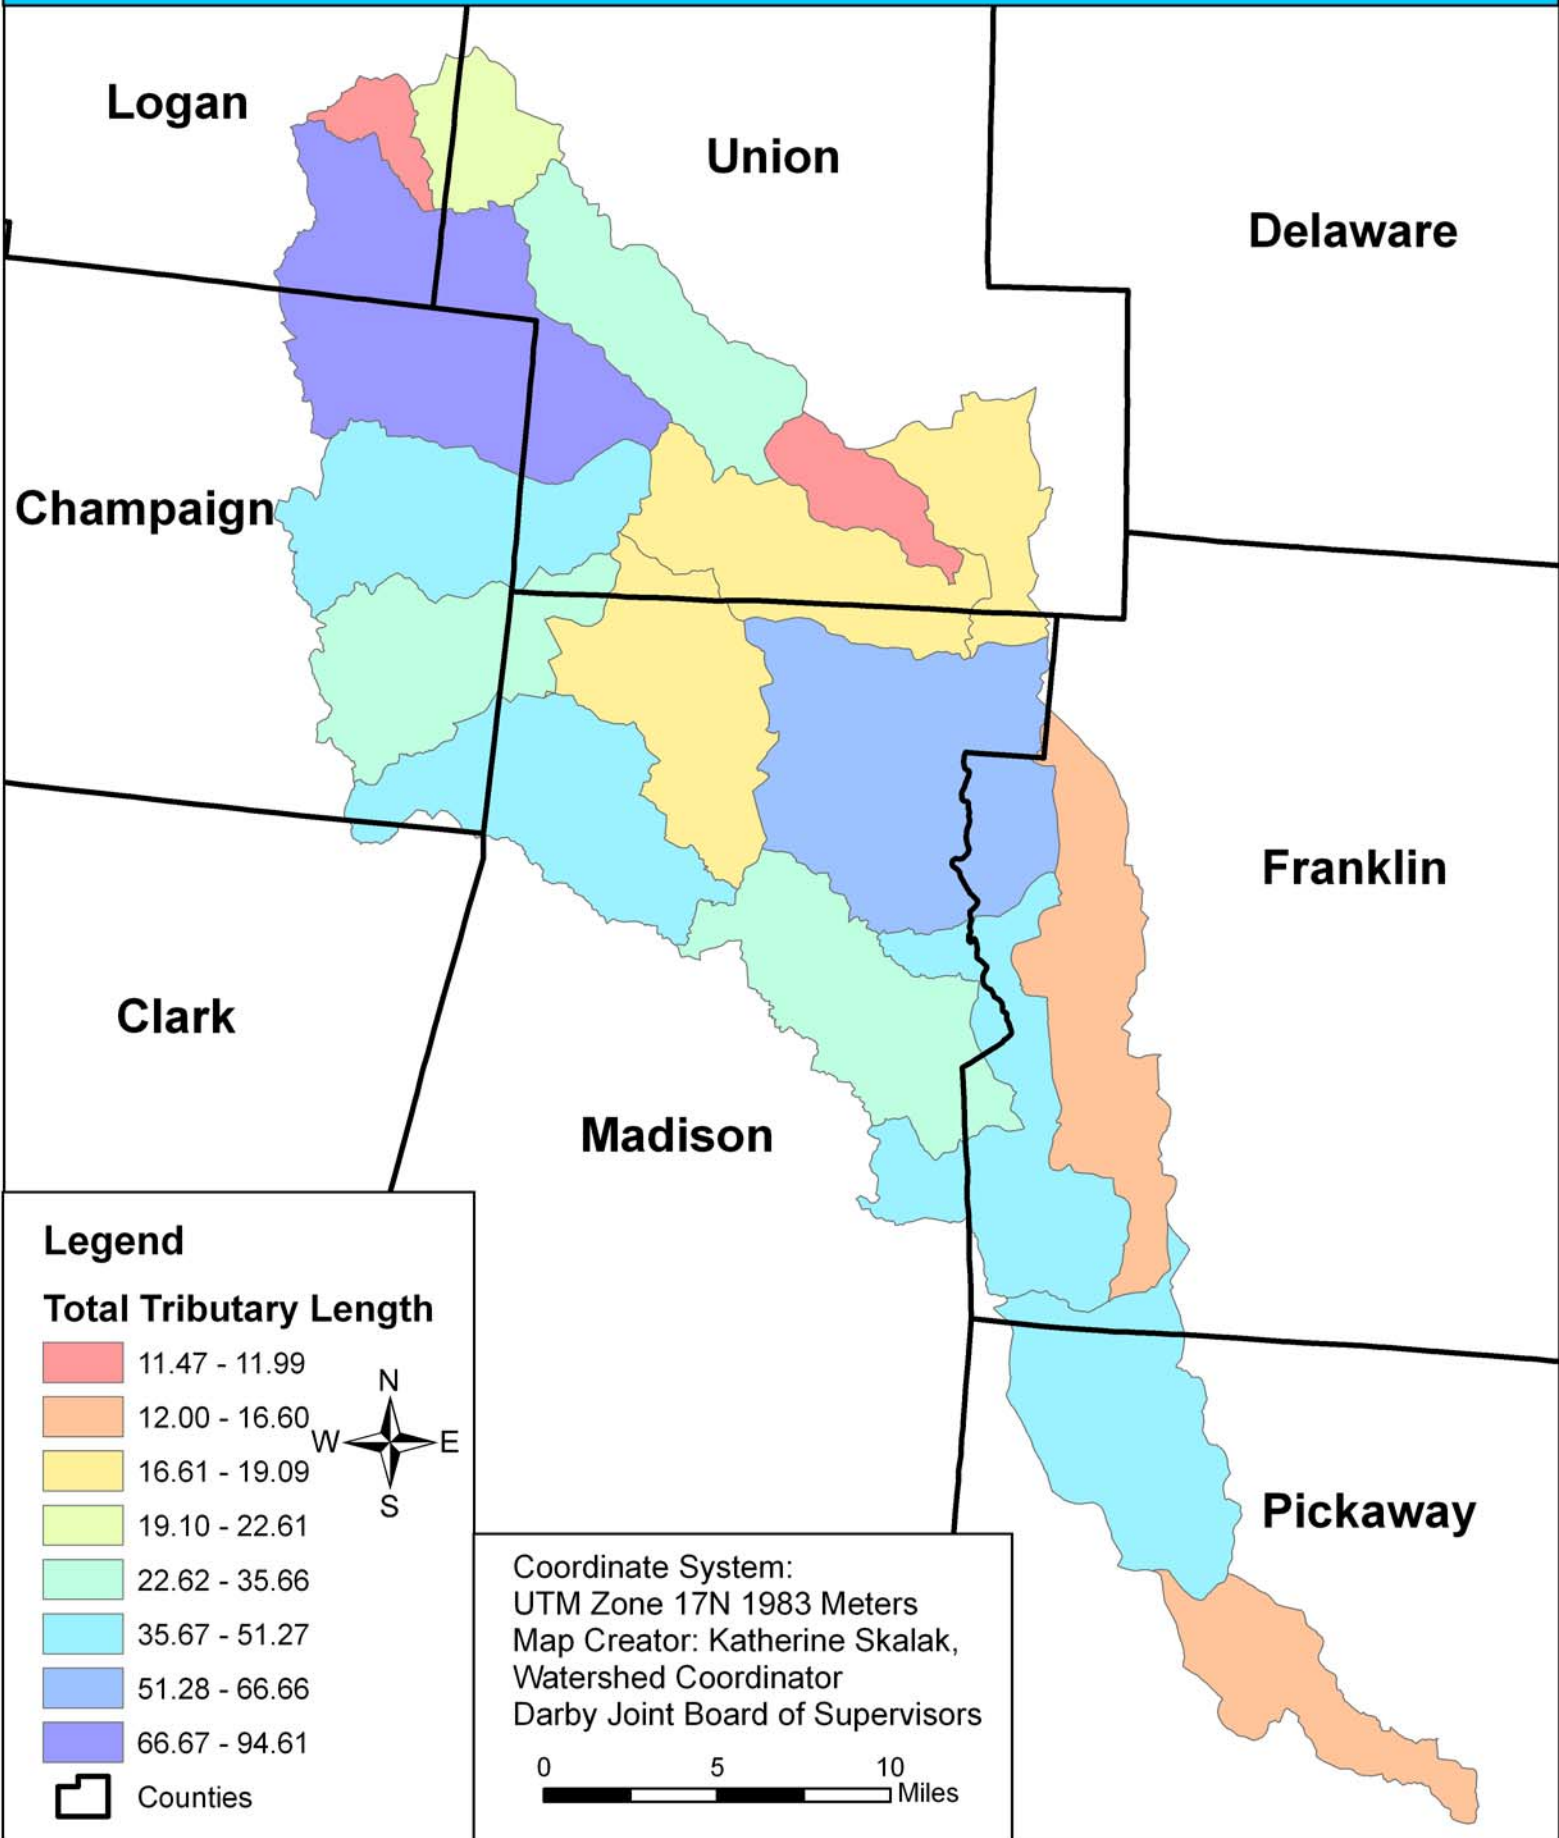

Darby Watershed Summary Map

- Length of Mainstem(miles)

Darby Watershed Summary Map

- Total Tributary Length(All Tributaries)

Darby Watershed Summary Map

- Number of Tributaries

Darby Watershed Summary Map

- Longest Tributary

Darby Watershed Summary Map

- 2nd Longest Tributary

Darby Watershed Summary Map

- 3rd Longest Tributary